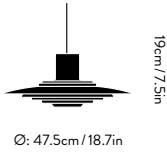

P376 ^{KF1}

by Kastholm & Fabricius

1963

Product category
Pendant

Environment
Indoor

Material
Lacquered metal & fabric cord.

Production process
The shades are made from hand spun aluminum.

Dimensions
Ø: 47.5cm / 18.7in, H: 19cm / 7.5in.

Packaging dimensions
H: 26.5cm / 10.40in, W: 59cm / 23.2in,
D: 59cm / 23.2in.

Colli quantity
1 pc

Weight
Product: 1.8 kg
Incl. packaging: 2.5 kg

Voltage
220-240V - 50Hz

Light source & Energy efficiency class
E27 Max. 100W. The luminaire is compatible with
bulbs of energy classes: A++ - E.
Bulb is not included.

Certifications
CE, Class II, IP20.

Cord Length
400cm / 236.2in

Cleaning instructions
Please download our Material Care & Cleaning
Instructions through www.andtradition.com

→ **Stock items**
Matt white, Aluminum.

Related products